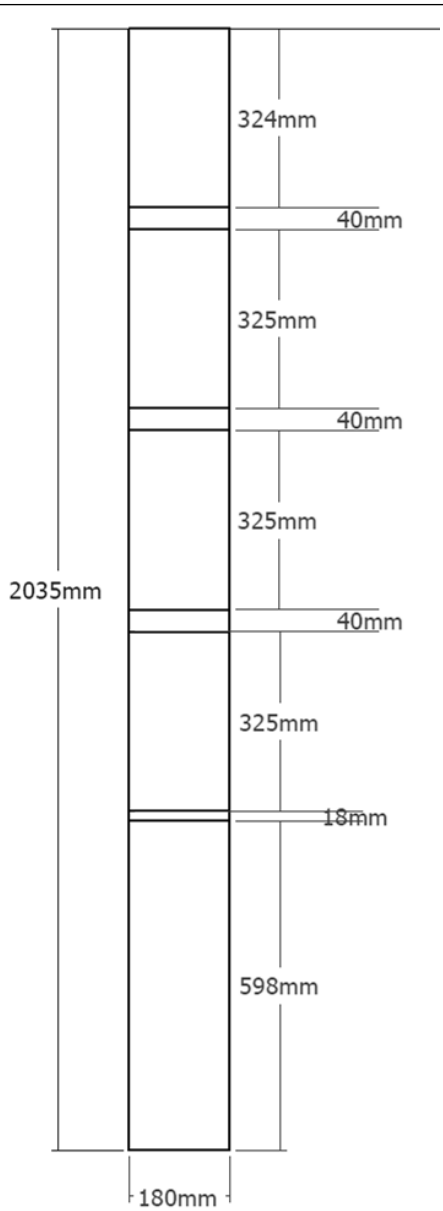

SEPSION #150
JANUARY 29, 2020

MAKE UP SHELVES B
WHITE

Aaron Lyman
Mary Leo, ARCHITECT