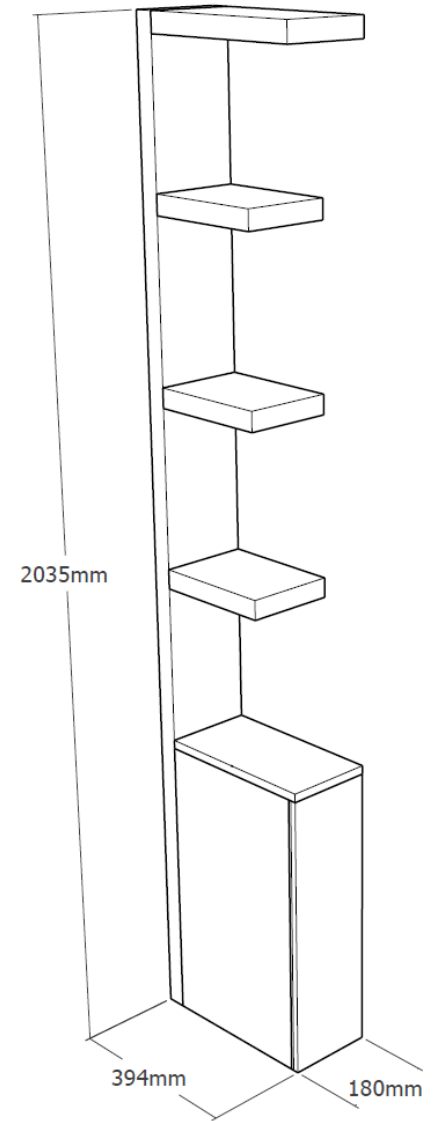

SEPSION #150
JANUARY 29, 2020

VERTICAL TILTING SOFA WALL BED
WHITE

Aaron Lyman
Mary Leo, ARCHITECT

SEPSION #150
JANUARY 29, 2020

VERTICAL TILTING SOFA WALL BED
WHITE

Aaron Lyman
Mary Leo, ARCHITECT

SEPSION #150
JANUARY 29, 2020

VERTICAL TILTING SOFA WALL BED
WHITE

Aaron Lyman
Mary Leo, ARCHITECT

SEPSION #150
JANUARY 29, 2020

VERTICAL TILTING SOFA WALL BED
WHITE

Aaron Lyman
Mary Leo, ARCHITECT

SEPSION #150
JANUARY 29, 2020

VERTICAL TILTING SOFA WALL BED
WHITE

Aaron Lyman
Mary Leo, ARCHITECT

SEPSION #150
JANUARY 29, 2020

MAKE UP SHELVES B
WHITE

Aaron Lyman
Mary Leo, ARCHITECT

SEPSION #150
JANUARY 29, 2020

VERTICAL TILTING SOFA WALL BED
WHITE

Customer: Aaron Lyman
Mary Leo, ARCHITECT