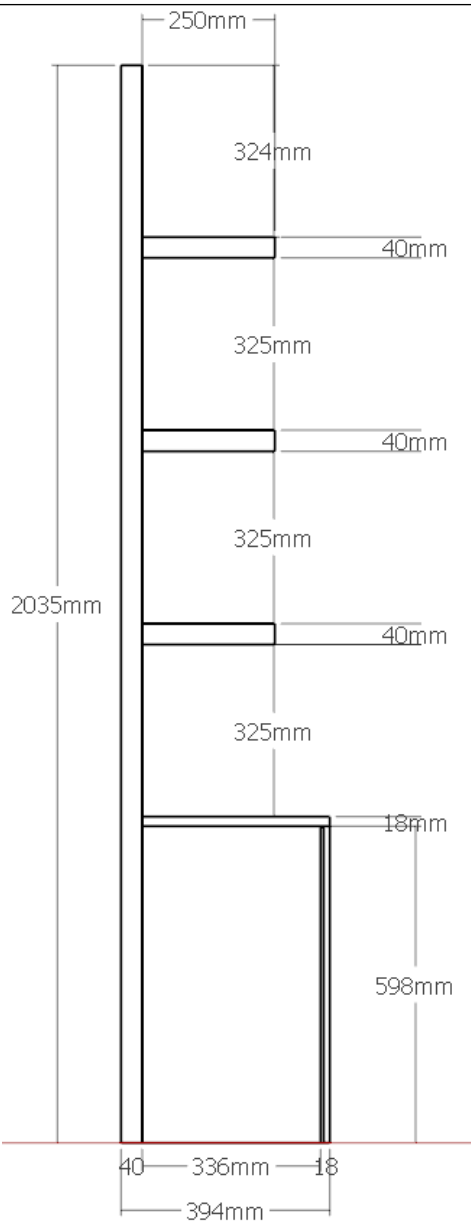

SEPSION #150
JANUARY 29, 2020

MAKE UP SHELVES B
WHITE

Aaron Lyman
Mary Leo, ARCHITECT