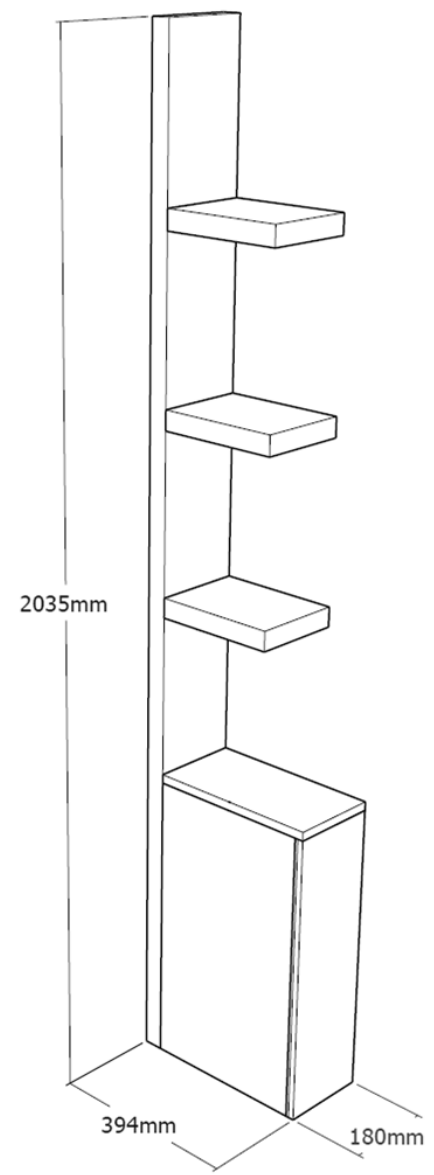

SEPSION #150
JANUARY 29, 2020

VERTICAL TILTING SOFA WALL BED
WHITE

Aaron Lyman
Mary Leo, ARCHITECT

SEPSION #150
JANUARY 29, 2020

VERTICAL TILTING SOFA WALL BED
WHITE

Aaron Lyman
Mary Leo, ARCHITECT

SEPSION #150
JANUARY 29, 2020

VERTICAL TILTING SOFA WALL BED
WHITE

Aaron Lyman
Mary Leo, ARCHITECT

SEPSION #150
JANUARY 29, 2020

VERTICAL TILTING SOFA WALL BED
WHITE

Aaron Lyman
Mary Leo, ARCHITECT

SEPSION #150
JANUARY 29, 2020

VERTICAL TILTING SOFA WALL BED
WHITE

Aaron Lyman
Mary Leo, ARCHITECT

SEPSION #150
JANUARY 29, 2020

MAKE UP SHELVES B
WHITE

Aaron Lyman
Mary Leo, ARCHITECT

SEPSION #150
JANUARY 29, 2020

VERTICAL TILTING SOFA WALL BED
WHITE

Customer: Aaron Lyman
Mary Leo, ARCHITECT