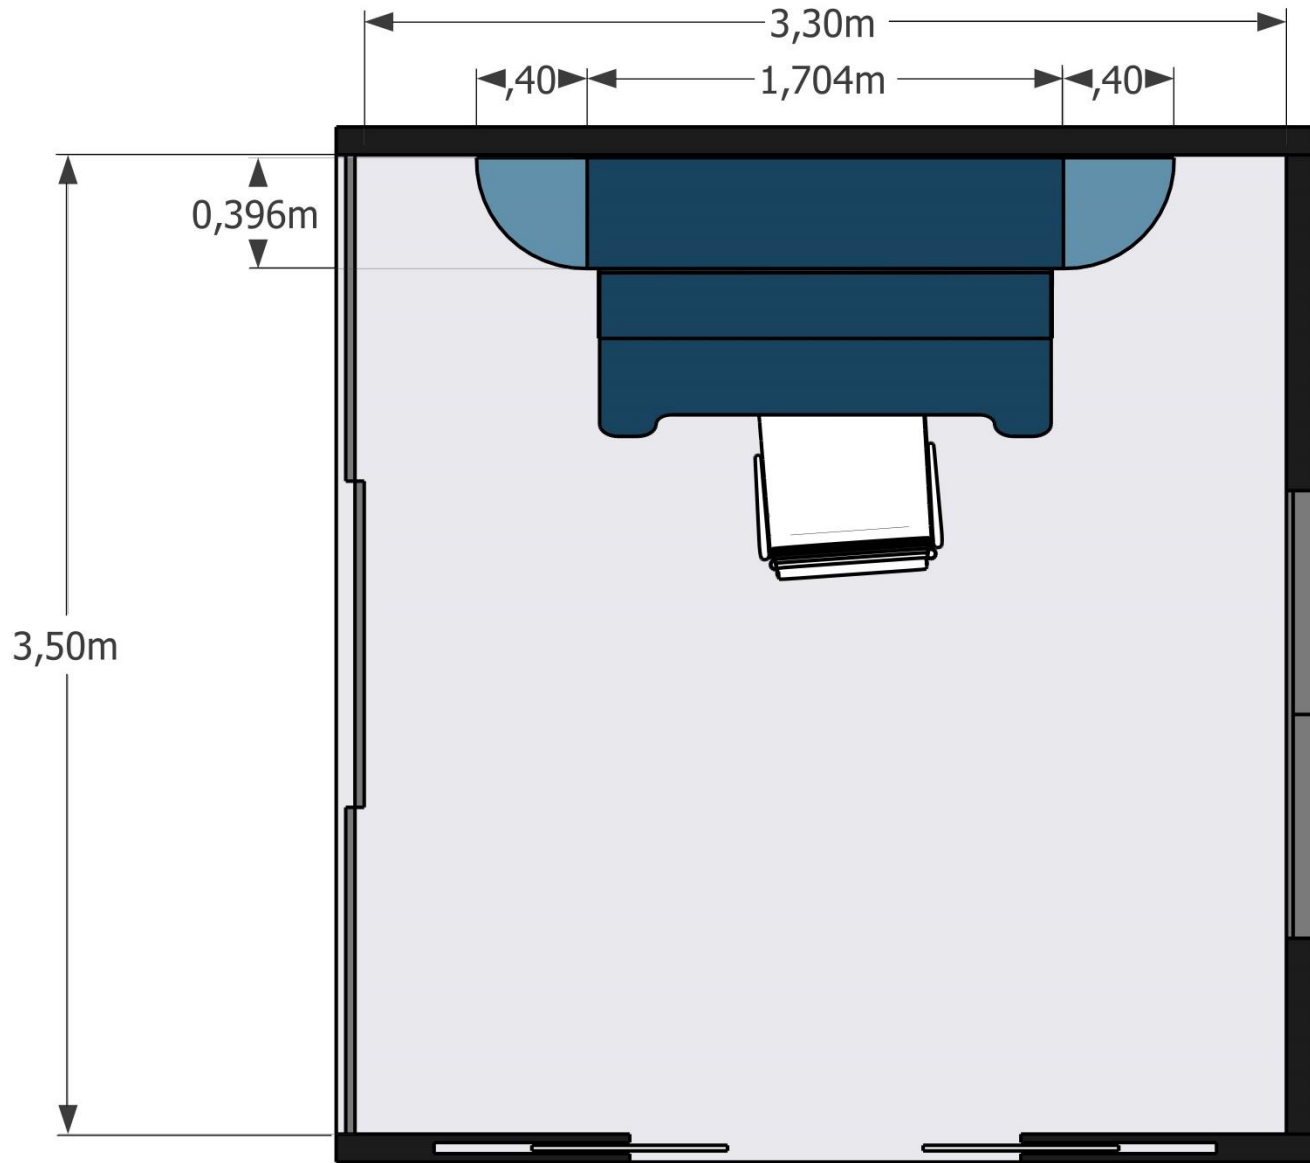

SEPSION #147
JANUARY 14, 2020

VERTICAL TILTING WALL BED WITH DESK
NATURAL OAK / OPT. 1

Janine Crawford
Mary Leo, ARCHITECT

SEPSION #147
JANUARY 14, 2020

VERTICAL TILTING WALL BED WITH DESK
NATURAL OAK / OPT. 1

Janine Crawford
Mary Leo, ARCHITECT

SEPSION #147
JANUARY 14, 2020

VERTICAL TILTING WALL BED WITH DESK
NATURAL OAK / OPT. 1

Janine Crawford
Mary Leo, ARCHITECT

SEPSION #147
JANUARY 14, 2020

VERTICAL TILTING WALL BED WITH DESK
WHITE / OPT. 2

Janine Crawford
Mary Leo, ARCHITECT

SEPSION #147
JANUARY 14, 2020

VERTICAL TILTING WALL BED WITH DESK
WHITE / OPT. 2

Janine Crawford
Mary Leo, ARCHITECT

SEPSION #147
JANUARY 14, 2020

VERTICAL TILTING WALL BED WITH DESK
WHITE / OPT. 2