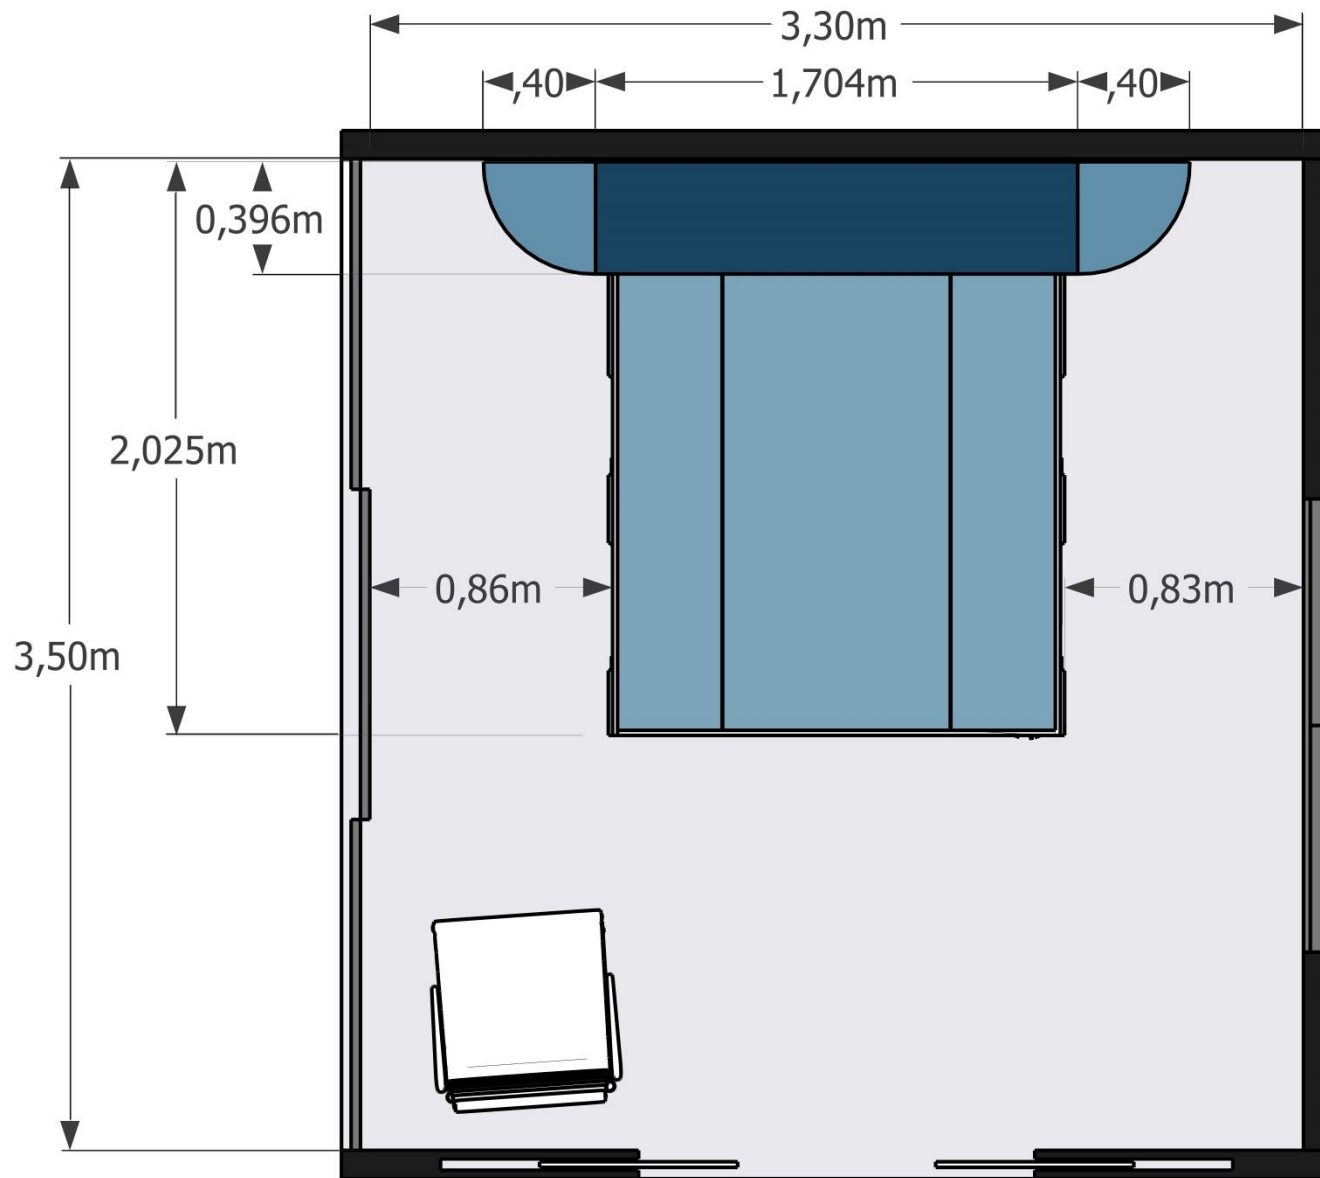

Janine Crawford
Mary Leo, ARCHITECT

SEPSION #147
JANUARY 14, 2020

VERTICAL TILTING WALL BED WITH DESK
NATURAL OAK / OPT. 1

Janine Crawford
Mary Leo, ARCHITECT

SEPSION #147
JANUARY 14, 2020

VERTICAL TILTING WALL BED WITH DESK
WHITE / OPT. 2

Janine Crawford
Mary Leo, ARCHITECT

SEPSION #147
JANUARY 14, 2020

VERTICAL TILTING WALL BED WITH DESK
WHITE / OPT. 2

Janine Crawford
Mary Leo, ARCHITECT

SEPSION #147
JANUARY 14, 2020

VERTICAL TILTING WALL BED WITH DESK
WHITE / OPT. 2