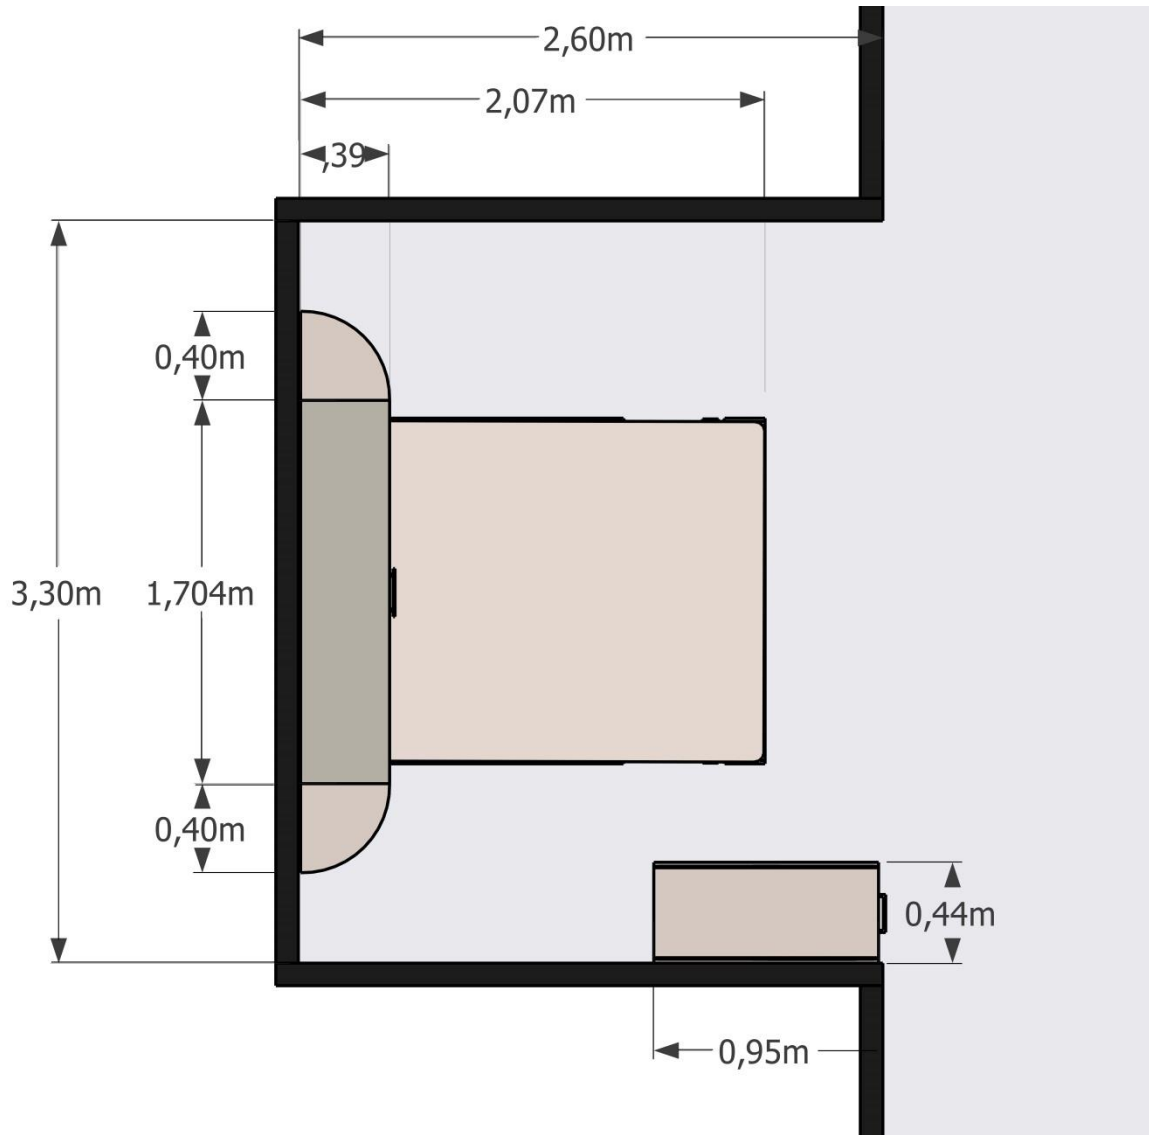

SEPSION # 148  
JANUARY 16, 2020

HORIZONTAL TILTING QUEEN BED  
WHITE / OPT. 1

Shayne Russell-Breton  
Mary Leo, ARCHITECT

SEPSION # 148  
JANUARY 16, 2020

HORIZONTAL TILTING QUEEN BED  
WHITE / OPT. 1

Shayne Russell-Breton  
Mary Leo, ARCHITECT

SEPSION #148  
JANUARY 16, 2020

HORIZONTAL TILTING QUEEN BED  
WHITE / OPT. 1

Shayne Russell-Breton  
Mary Leo, ARCHITECT

SEPSION #148  
JANUARY 16, 2020

HORIZONTAL TILTING QUEEN BED  
WHITE / OPT. 2

Shayne Russell-Breton  
Mary Leo, ARCHITECT