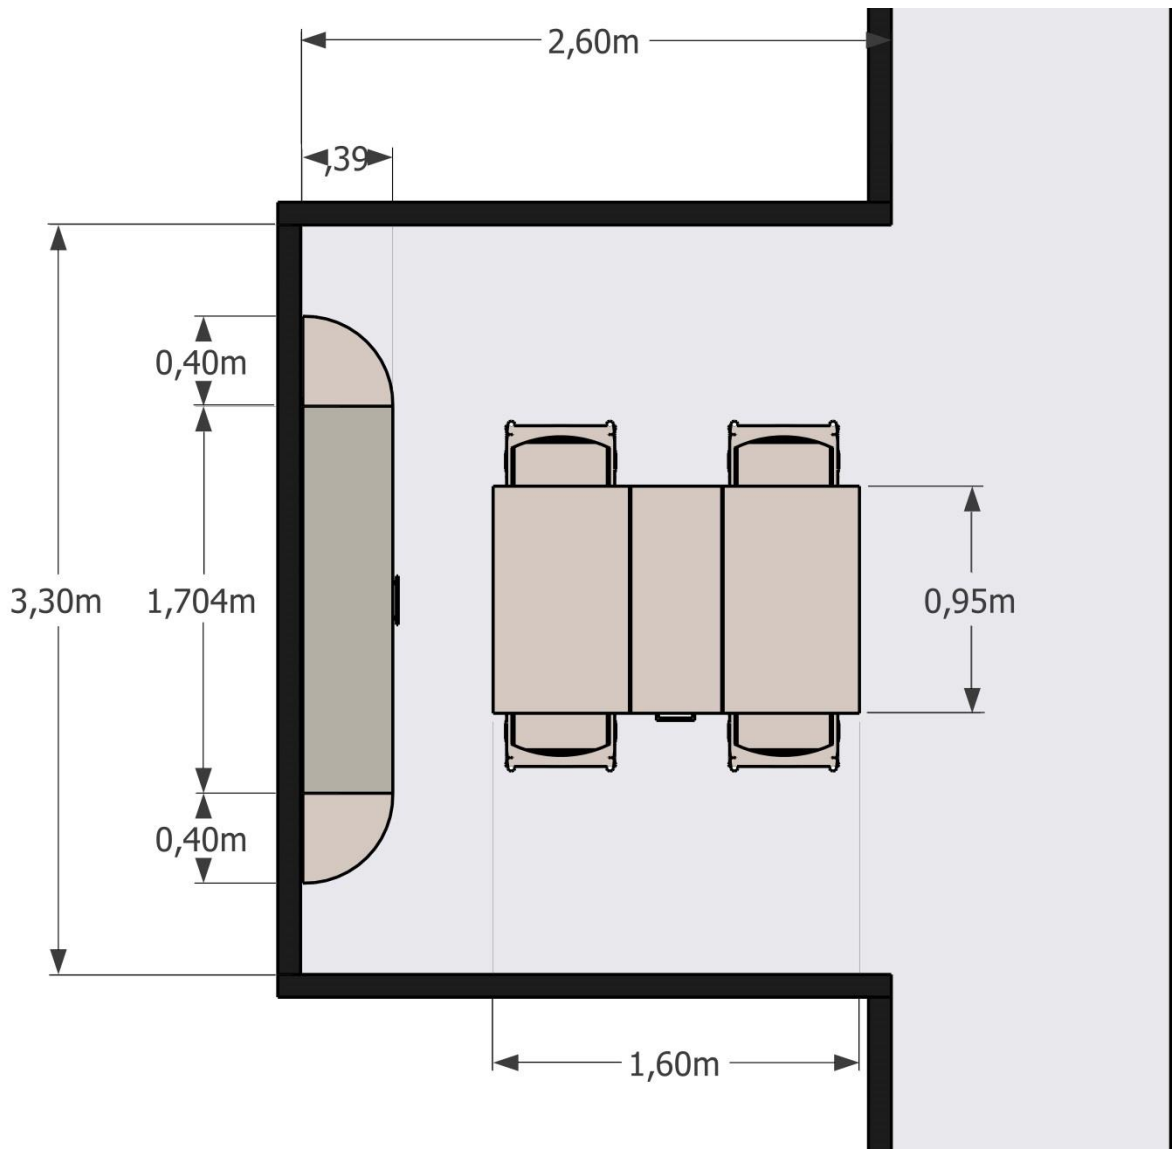

SEPSION # 148  
JANUARY 16, 2020

HORIZONTAL TILTING QUEEN BED  
WHITE / OPT. 1

Shayne Russell-Breton  
Mary Leo, ARCHITECT

SEPSION # 148  
JANUARY 16, 2020

HORIZONTAL TILTING QUEEN BED  
WHITE / OPT. 1

Shayne Russell-Breton  
Mary Leo, ARCHITECT

SEPSION #148  
JANUARY 16, 2020

HORIZONTAL TILTING QUEEN BED  
WHITE / OPT. 1

Shayne Russell-Breton  
Mary Leo, ARCHITECT

SEPSION #148  
JANUARY 16, 2020

HORIZONTAL TILTING QUEEN BED  
WHITE / OPT. 2

Shayne Russell-Breton  
Mary Leo, ARCHITECT