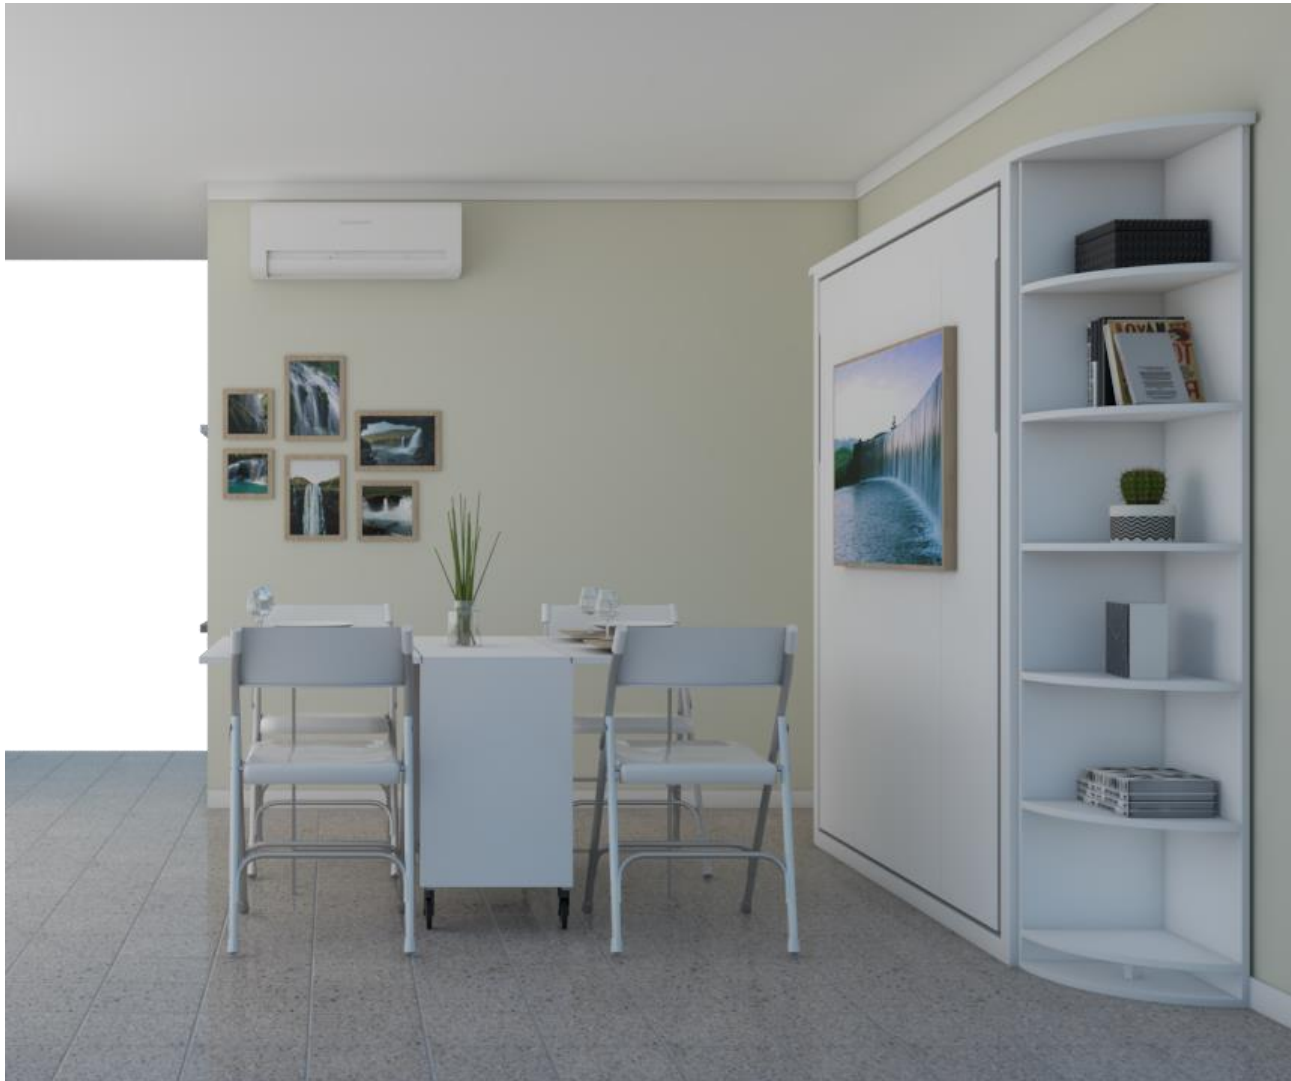

SEPSION #148
JANUARY 16, 2020

HORIZONTAL TILTING QUEEN BED
WHITE / OPT. 2

Shayne Russell-Breerton
Mary Leo, ARCHITECT