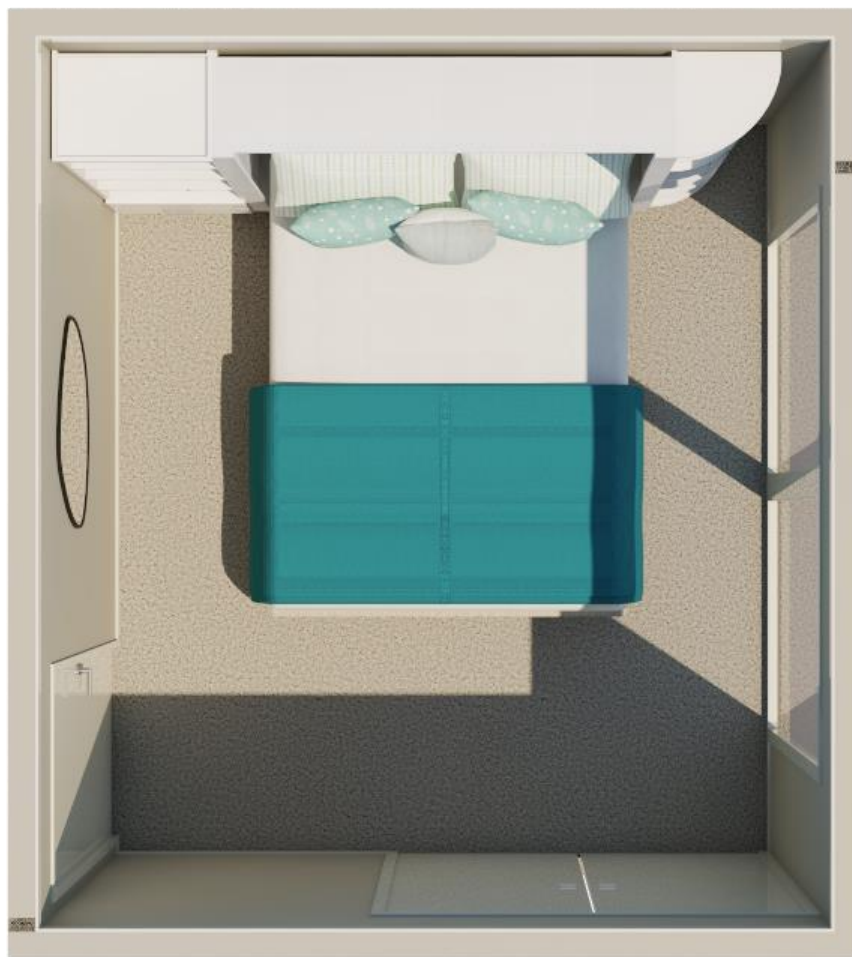

SEPSION #276
JULY 19, 2021

VERTICAL TILTING WALL BED WITH DESK
NATURAL OAK / WHITE

Courtney Von Hippel
Eran Page, ARCHITECT

SEPSION #276
JULY 19, 2021

VERTICAL TILTING WALL BED WITH DESK
NATURAL OAK / WHITE

Courtney Von Hippel
Eran Page, ARCHITECT

SEPSION #276
JULY 19, 2021

VERTICAL TILTING WALL BED WITH DESK
NATURAL OAK / WHITE

Courtney Von Hippel
Eran Page, ARCHITECT

SEPSION #276
JULY 19, 2021

VERTICAL TILTING WALL BED WITH DESK
NATURAL OAK / WHITE

Courtney Von Hippel
Eran Page, ARCHITECT

SEPSION #276
JULY 19, 2021

VERTICAL TILTING WALL BED WITH DESK
NATURAL OAK / WHITE

Customer: Courtney Von Hippel
Eran Page, ARCHITECT

MODELS IN VIEW :

BED: Andy Desk

FURNITURE: DZ-SKO I
FF-3 I